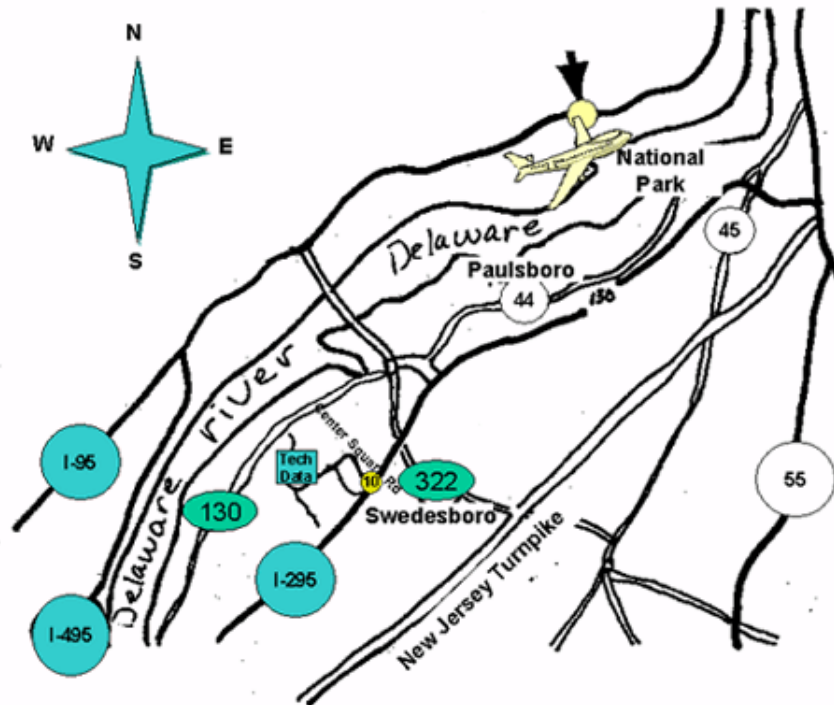

Swedesboro Distribution Center

From Philadelphia airport:

Take I-95 south to Commodore Barry Bridge Exit (highway 322)

Take 322 to I-295 South to Exit 10 (Center Square Road)

Turn right off the Exit 10 ramp and go approx. 0.5 mi. to the “LogistiCenter at Logan” sign. (This is Commerce Blvd).

Turn left onto Commerce Blvd.

Turn left onto Technology Dr. Tech Data’s entrance is on the immediate right.

**Tech Data Corp.
1 Technology Drive
Swedesboro, NJ 08085
Main #: 1-856-241-1468**