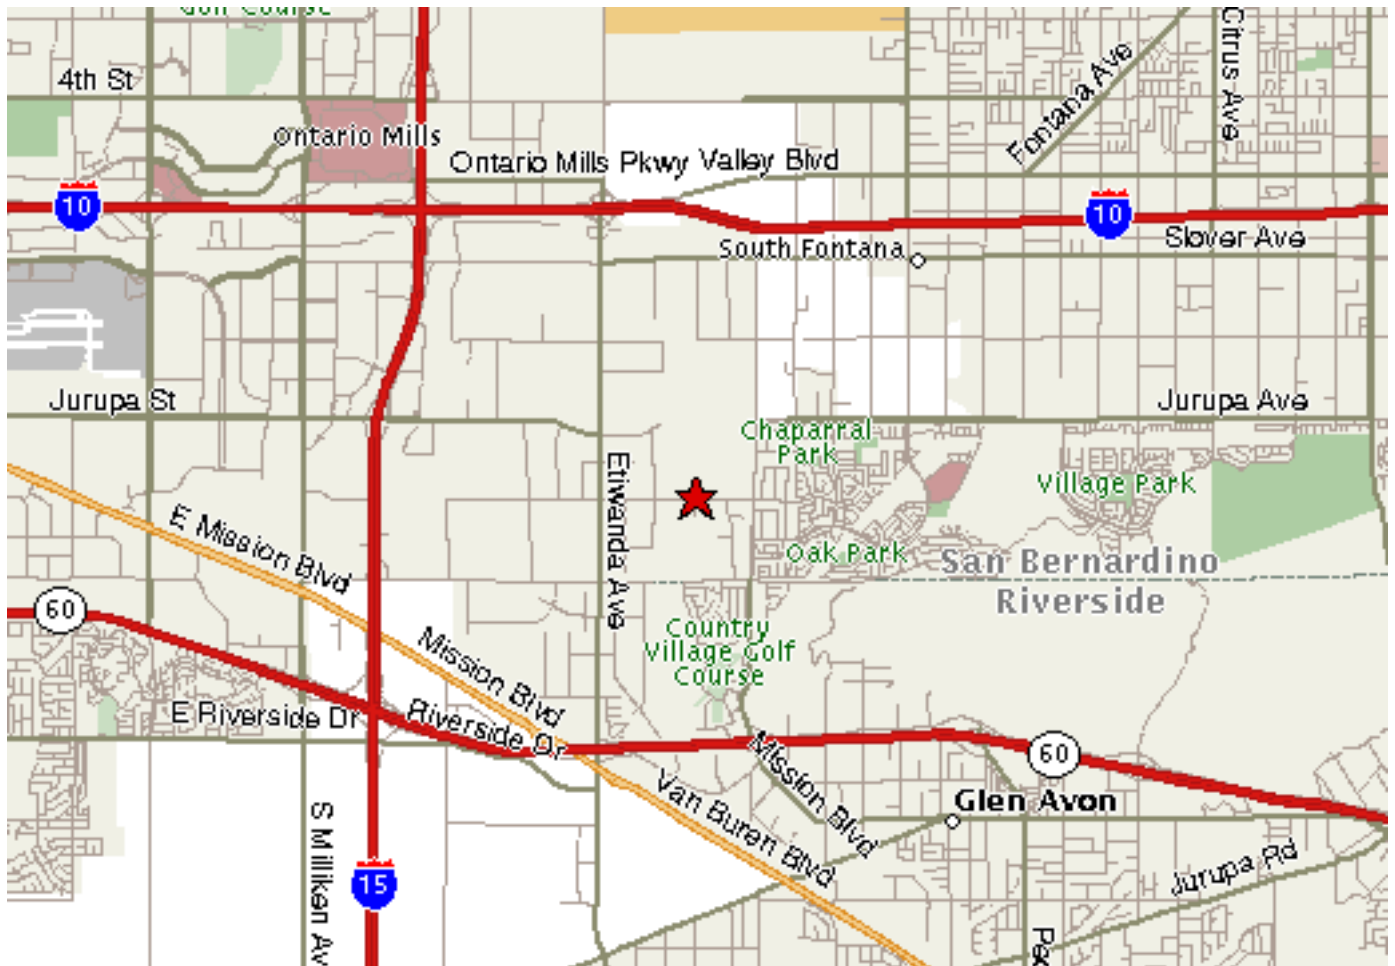

Fontana Distribution Center

13472 Marlay Avenue, Fontana, California 92335

Directions From Ontario International Airport

- Start out going South on S. Vineyard Ave. towards West Bag Claim
- Turn LEFT onto Terminal Way
- Turn RIGHT onto Airport Drive
- Turn LEFT onto S. Archibald Ave.
- Take the 1-10 ramp towards San Bernardino
- Merge onto 1-10 E
- Take the Etiwanda Ave/Valley Blvd. exit
- Keep RIGHT at the fork in the ramp
- Merge onto ETIWANDA Ave
- Turn LEFT onto Marlay Ave.

→ Tech Data is on left side