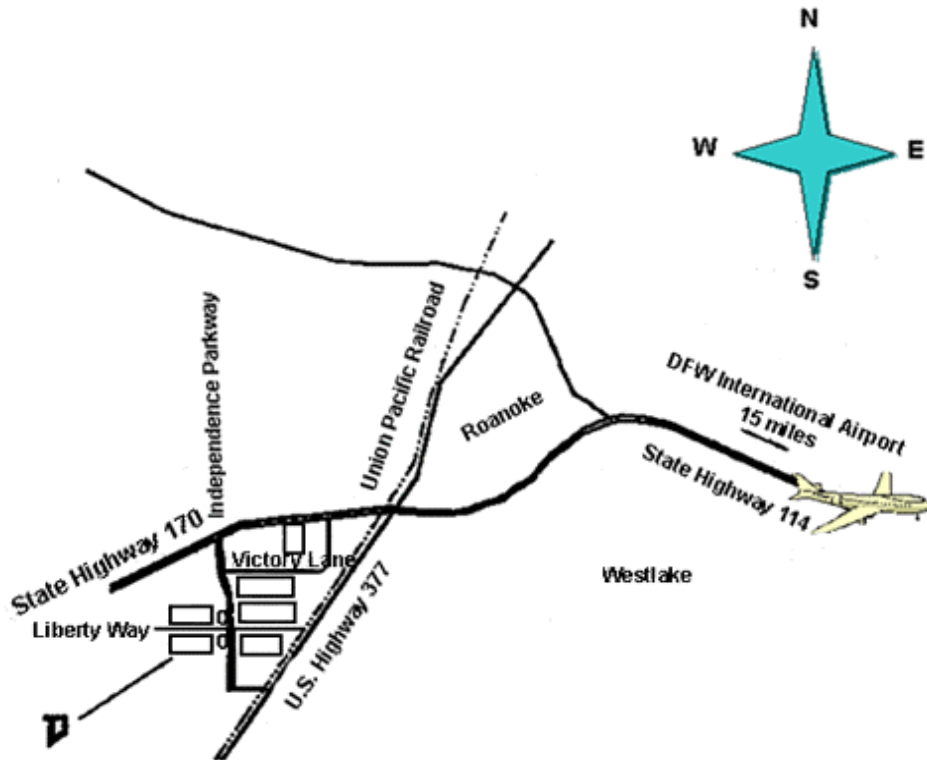

Fort Worth, Texas

From DFW airport - North Exit:

- Take the north airport exit to Hwy. 114 West.
- Continue on Hwy. 114 West to the exit for Hwy. I-170 West.
- Continue on Hwy. I-170 West past Hwy. 377 to the first stoplight at Independence Parkway.
- Turn left on Independence Parkway and continue to Liberty Way (first stop sign).
- Turn right on Liberty Way. Tech Data is on the SW corner.

From DFW airport - South Exit

- Take the south airport exit to 183 West.
- Continue on 183 West to 820 West.
- Continue on 820 West to Hwy. 377 North.
- Exit on 377 North and turn right.
- Continue on 377 North to Hwy I-170 West.
- Turn left at Hwy. I-170 West and continue to Independence Parkway (first stoplight after Highway 377).
- Turn left on Independence Parkway and continue to Liberty Way (first stop sign).
- Turn right on Liberty Way. Tech Data is on the SW corner.
- **Call for recorded directions at extension 76005.**